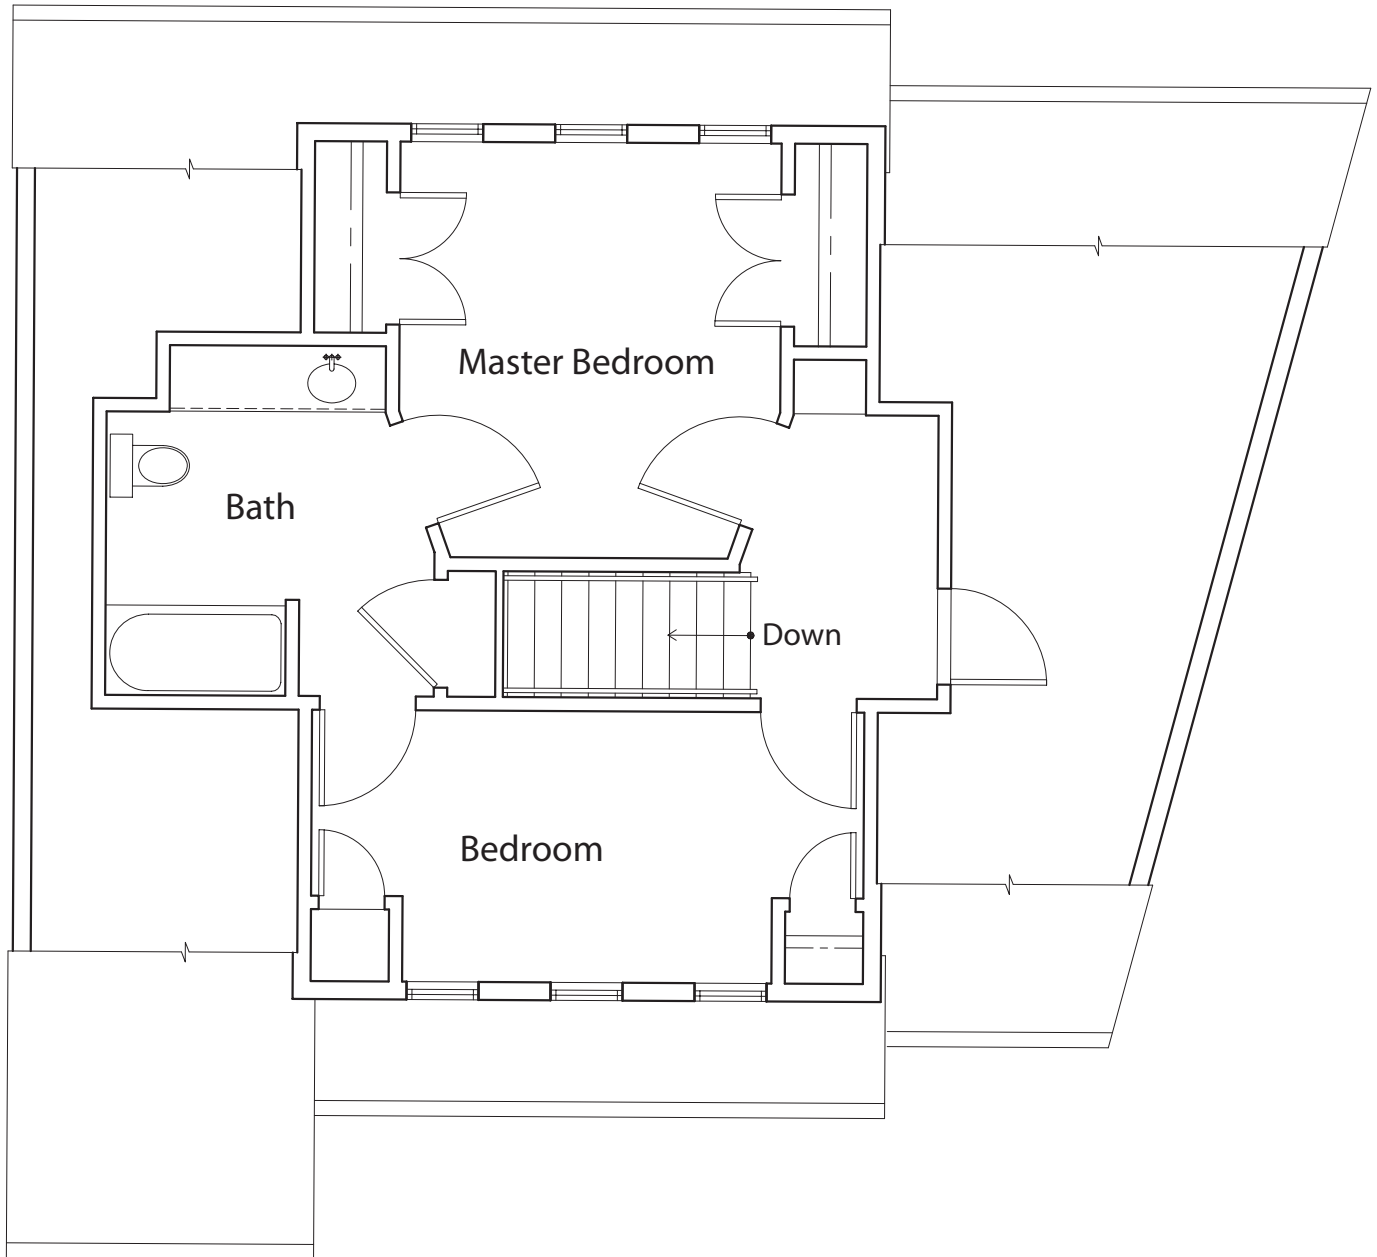

THE VILLAGE
at 815 Main Street

Townhouse Second Floor Plan Layout